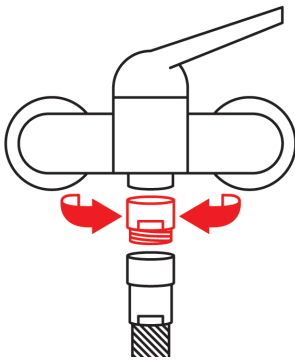

PCR Shower Water Saver

For 1/2" connections

Remove the washer from the shower hose and install the PCR shower water saver between shower faucet and shower hose.

Do not use with pressureless boilers.